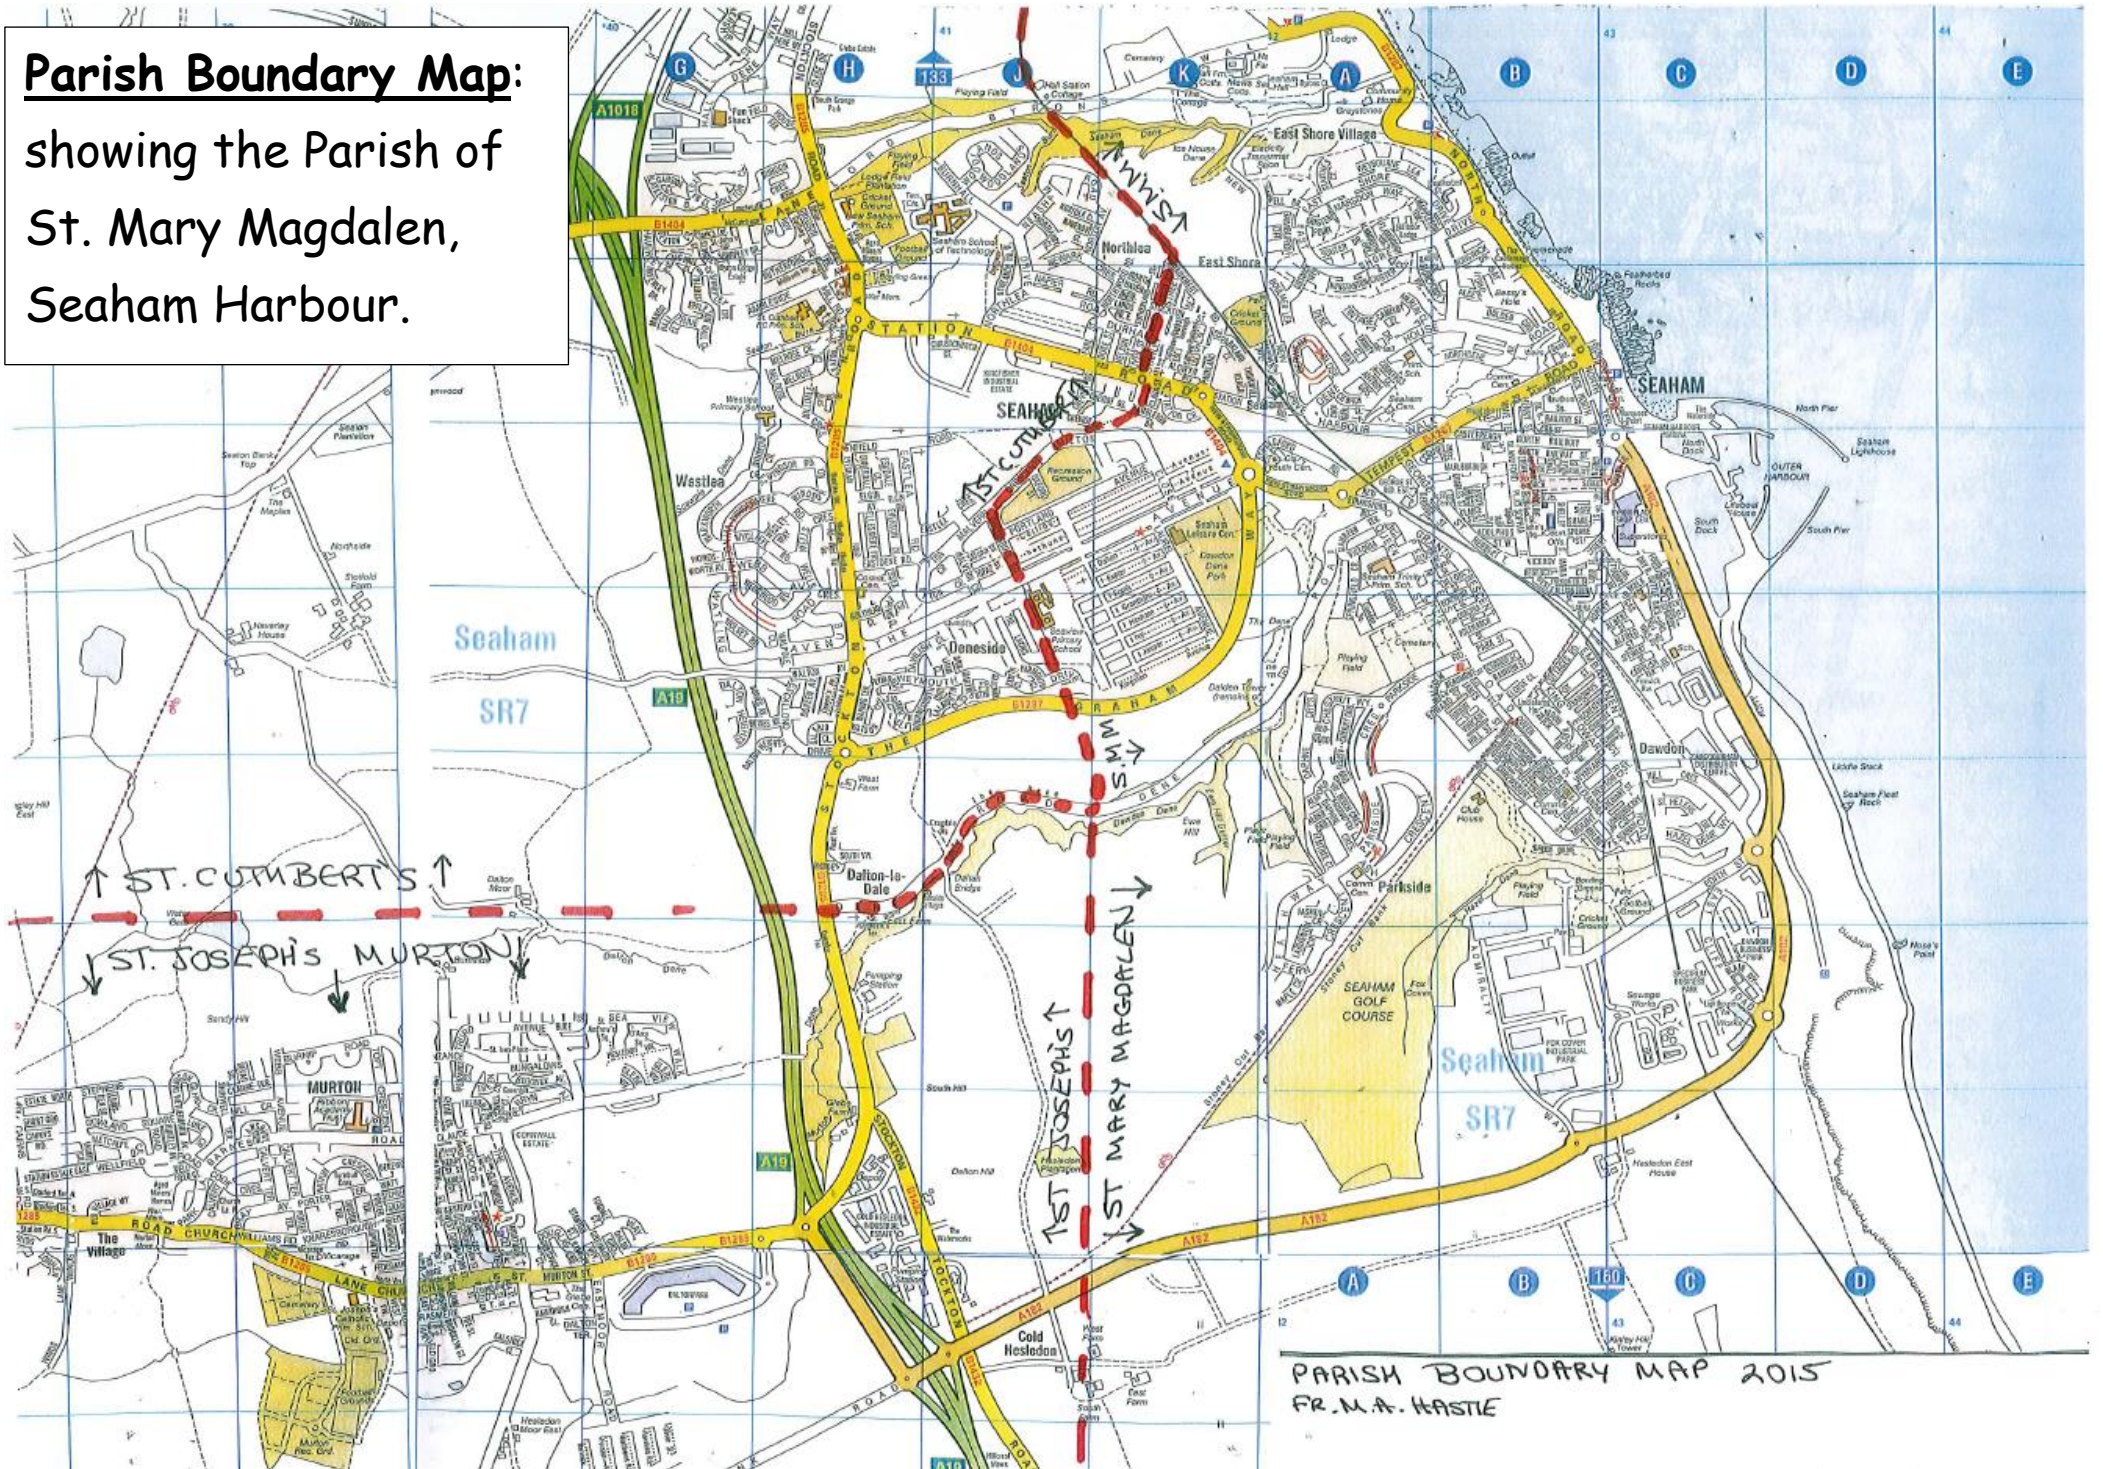

Parish Boundary Map:

showing the Parish of
St. Mary Magdalen,
Seaham Harbour.

PARISH BOUNDARY MAP 2015
FR. M.A. HASTIE